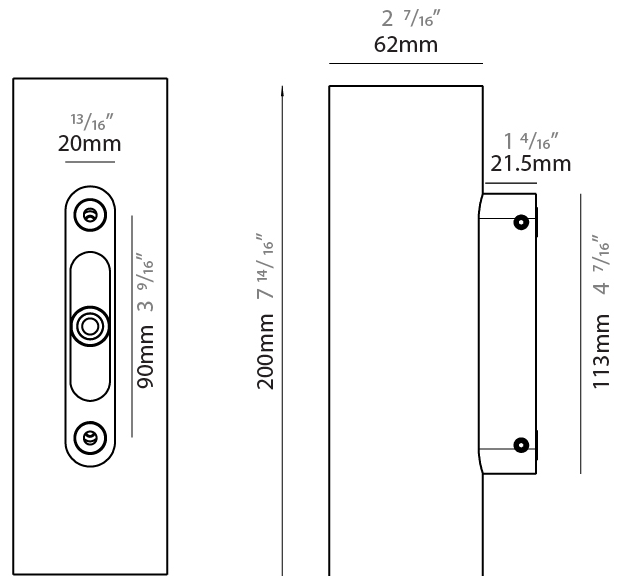

1. To build a product code in our configurator select the specify button on the base model # product page
2. To build a manual product code on this datasheet choose from the options listed below in blue font and add the suffix to the base model #

GENERAL

Series: Tracer
Subseries: Tracer 60
Brand: Unonovesette
Division: Exterior
Mounting Type: Surface
Mounting Location: Wall
Subcategory: Wall Effect

PHYSICAL

Shape: Cylinder
Diameter (mm): 62
Diameter (in): 2 7/16
Height (mm): 200
Depth (mm): 83.5
Height (in): 7 7/8
Depth (in): 3 3/16
Light Distribution: Direct / Indirect
Weight (kg): 1.35
Weight (lbs): 2.98
Diffuser: Extra clear tempered glass 2mm
Fixture Finish: WHI / BLK / ASB
Fixture Material: Brass
Cable Details: 350mm NS20N PCP 2x0.5 mm2

ELECTRICAL

Lamp Type: LED
Input Wattage (W): 19.6
Total Output Wattage (W): 16.7
Dimming: Non-Dimming / Phase Dimming (120Vac only) / 0-10V Dimming
Driver Included: No
Driver Location: Remote
Driver Type: Constant Voltage - Universal
Driver Class: Class 2
Input Voltage (V): 120 - 277
Output Voltage (V): 24

LED

Color Temperature (°K): 2700 / 3000 / 4000
Max. Delivered Lumen (lm): 1440 (3000K)
CRI: >90 CRI
Lamp Life (hrs): 100000
Upon Request: Dim to Warm

OPTICAL

Optic*: 1010 / 1030 / 1050 / 101045 / 3030 / 3050 / 301045 / 5050 / 501045 / 10451045

RATINGS AND CERTIFICATIONS

Certified By: Certified for North American Standards
IP rating: IP66
IK Rating: IK08